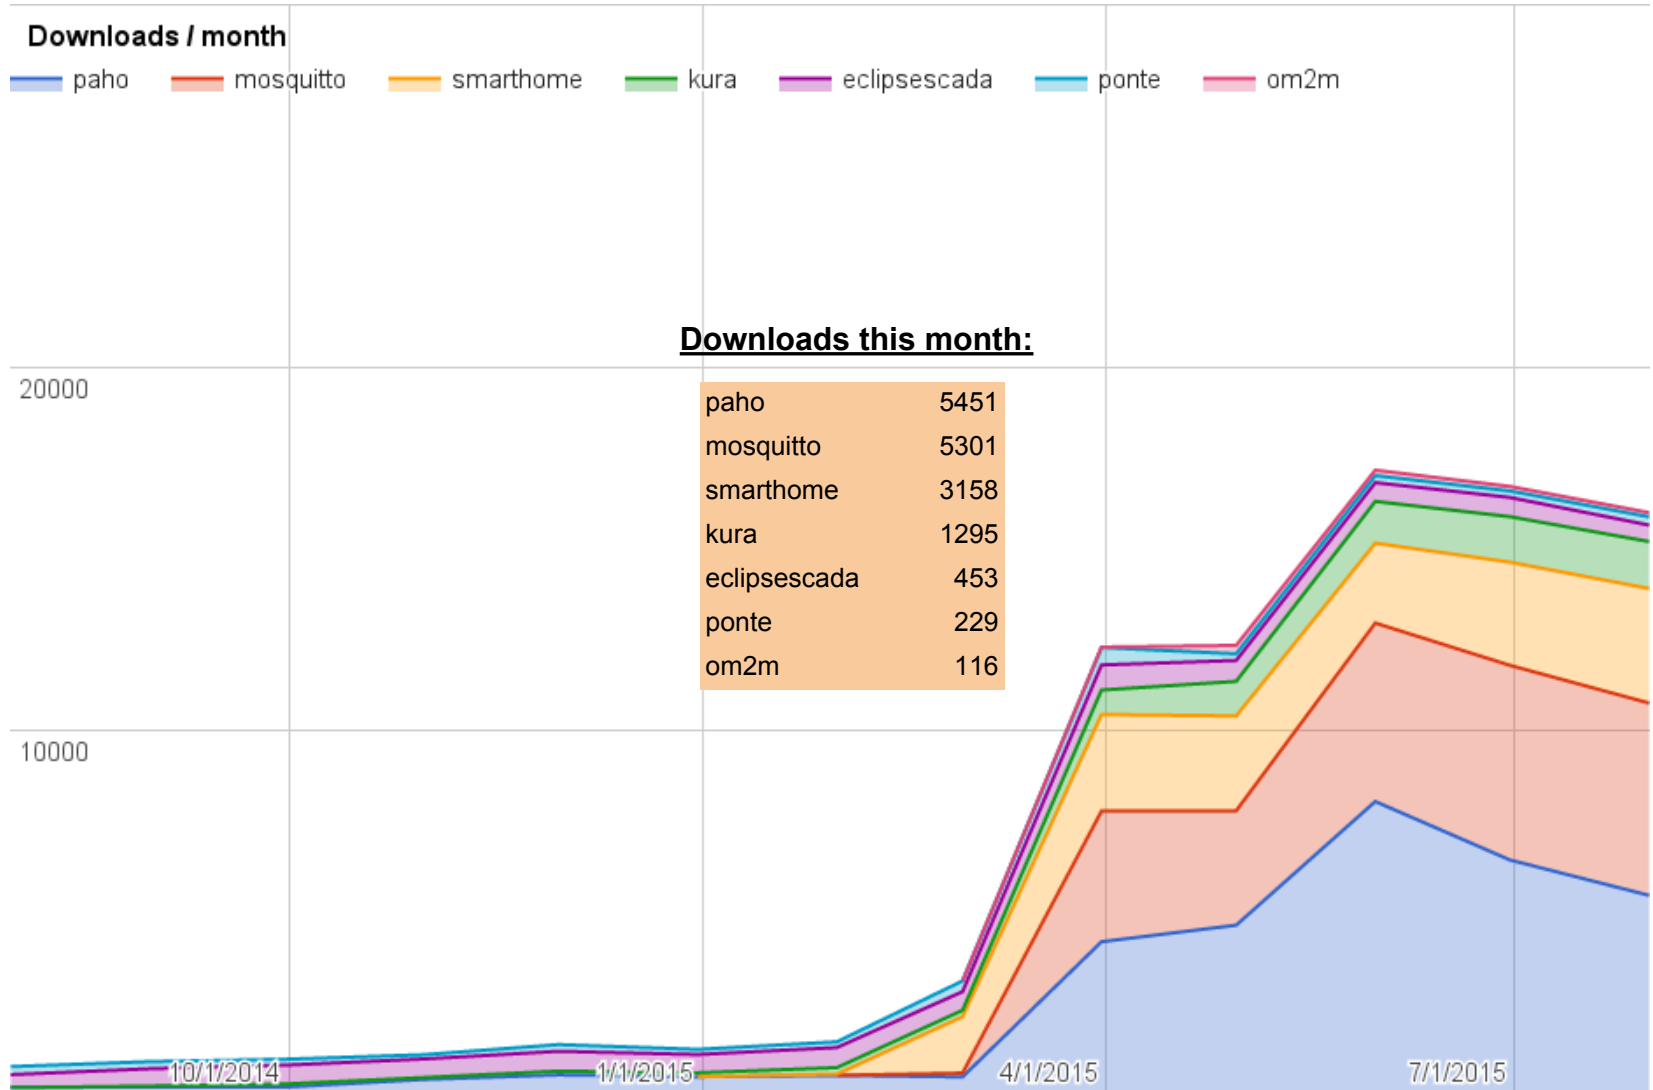

Yearly projects development activity

AUG '14 - JUL '15 (color indicates variation compared to previous period)

| | Opened bugs | Closed bugs | Code authors | Commits | Posted messages | Senders |
|---------------------|-------------|-------------|--------------|-------------|-----------------|------------|
| californium | 31 | 25 | 11 | 331 | 311 | 34 |
| concierge | 13 | 24 | 3 | 182 | 74 | 10 |
| eclipsescada | 26 | 35 | 3 | 744 | 20 | 4 |
| krikkit | 5 | 4 | 3 | 24 | 27 | 5 |
| kura | 23 | 17 | 15 | 901 | 193 | 29 |
| leshan | 6 | 2 | 12 | 162 | 225 | 31 |
| mihini | 2 | 1 | 0 | 0 | 58 | 10 |
| moquette | 0 | 0 | 5 | 182 | 0 | 0 |
| mosquito | 94 | 56 | 4 | 316 | 616 | 113 |
| om2m | 10 | 9 | 4 | 35 | 22 | 9 |
| paho | 198 | 147 | 18 | 316 | 1034 | 122 |
| ponte | 2 | 1 | 5 | 15 | 0 | 0 |
| risev2g | 0 | 0 | 3 | 11 | 2 | 2 |
| smarthome | 151 | 148 | 34 | 458 | 0 | 0 |
| vorto | 51 | 7 | 5 | 29 | 0 | 0 |
| wakaama | 8 | 3 | 8 | 275 | 142 | 25 |
| ALL PROJECTS | 620 | 479 | 133 | 3981 | 2724 | 394 |

Websites

| | |
|--|-------------------------------------|
| Number of unique visitors this month | 78.8K |
| Month-over-month variation | -3% |
| Project with the highest growth this month | Mihini (+23%) |
| Year-over-year variation | +169% (270K → 728K unique visitors) |

Downloads

Sandbox servers (MQTT, CoAP, LwM2M)

MQTT (Mosquitto)

- 438 active clients (+11% monthly)

CoAP

- Stats will be available starting next month (Thanks Matthias!)

LwM2M

- See [Bug 467101](#)