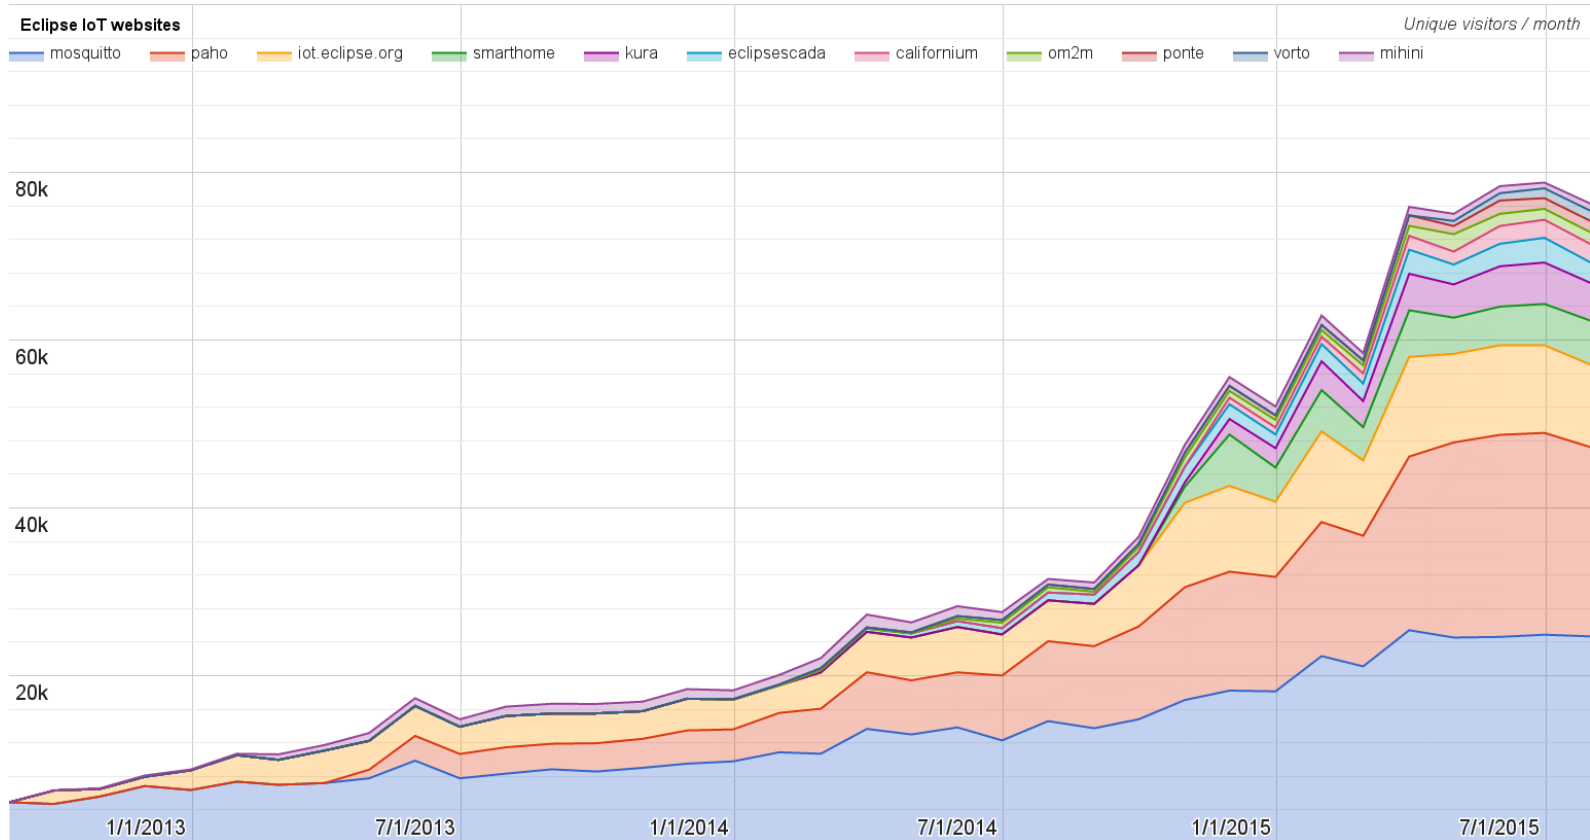

Eclipse IoT monthly report

July 2015

Monthly projects development activity

JUL '15

(color indicates variation compared to previous month)

| | Opened bugs | Closed bugs | Code authors | Commits | Posted messages | Senders |
|--------------|-------------|-------------|--------------|---------|-----------------|---------|
| californium | 6 | 6 | 4 | 27 | 34 | 11 |
| concerge | 0 | 0 | 1 | 2 | 0 | 0 |
| eclipsescada | 15 | 14 | 1 | 71 | 0 | 0 |
| krikkit | 0 | 0 | 0 | 0 | 0 | 0 |
| kura | 0 | 0 | 9 | 96 | 5 | 2 |
| leshan | 0 | 0 | 3 | 23 | 28 | 14 |
| mihini | 0 | 0 | 0 | 0 | 0 | 0 |
| moquette | 0 | 0 | 3 | 11 | 0 | 0 |
| mosquito | 4 | 0 | 1 | 3 | 47 | 18 |
| om2m | 1 | 0 | 0 | 0 | 0 | 0 |
| paho | 11 | 8 | 3 | 12 | 46 | 18 |
| ponte | 1 | 0 | 1 | 4 | 0 | 0 |
| risev2g | 0 | 0 | 0 | 0 | 0 | 0 |
| smarthome | 19 | 12 | 10 | 54 | 0 | 0 |
| vorto | 38 | 7 | 4 | 28 | 0 | 0 |
| wakaama | 0 | 0 | 1 | 2 | 12 | 4 |
| ALL PROJECTS | 95 | 47 | 41 | 333 | 172 | 67 |

Websites

| | |
|--|-------------------------------------|
| Number of unique visitors this month | 78.8K |
| Month-over-month variation | -3% |
| Project with the highest growth this month | Mihini (+23%) |
| Year-over-year variation | +169% (270K → 728K unique visitors) |