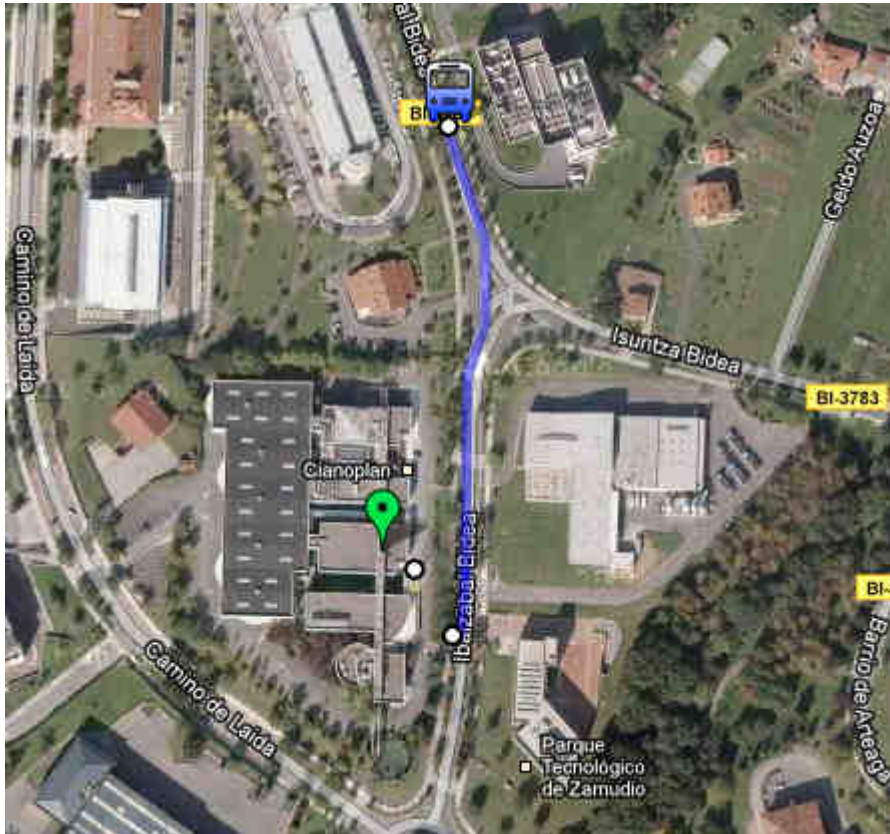

- Walk to Tecnalía Edif. 202

More info on buses <http://apli.bizkaia.net/apps/danok/tq/index.html?Idioma=EN>

By Public Transport - TRAIN

- Train to the Technological Park exit from Casco Viejo (connection with metro).
- Take it with direction to Lezama (25 min), Stop in Zamudio.
- Walk to the Tecnalia Edif. 202 (15 min) or take the free bus from the train station (the bus is blue) and stop in front of the building 226 - Euskaltel