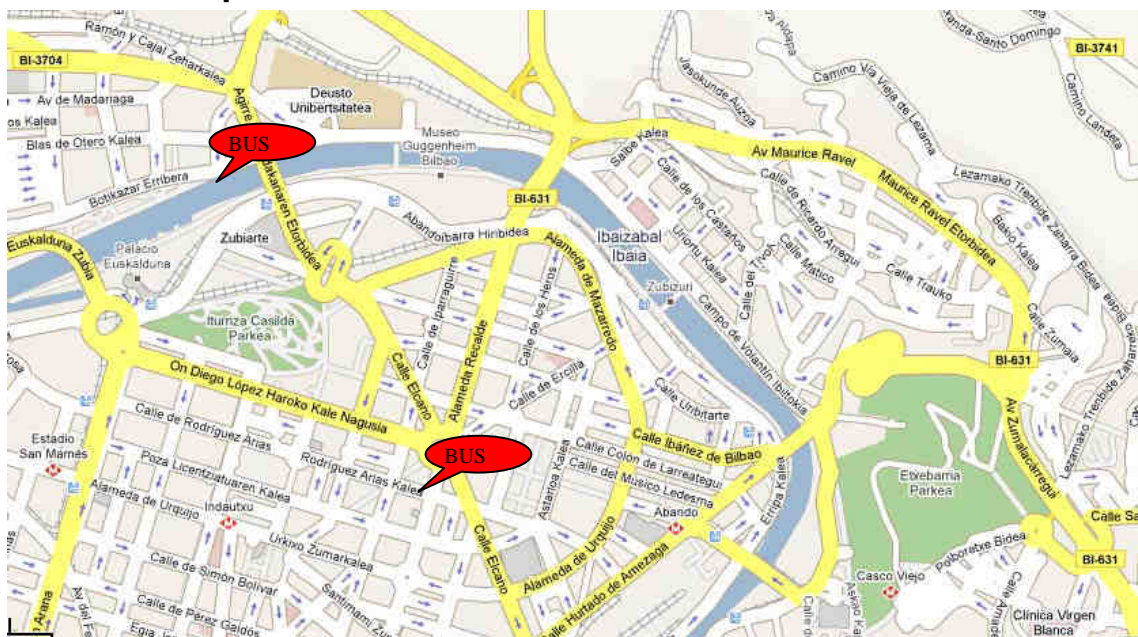

By Taxi

Distance 6,9 km
Time 10 min aprox

Price 15 € Aprox

2.2 BILBAO

By Car

Distance 12,56,7 km
Time 10 min aprox

[See route in Google Maps](#)

By Taxi

Distance 12,5 km
Time 20 min aprox
Price 20 € Aprox

By Public Transport - BUS

Buses to the Technological Park exit from Plaza Moyúa (connection with metro) and Universidad de Deusto.

The direct bus has the number 3250. It's a yellow bus.