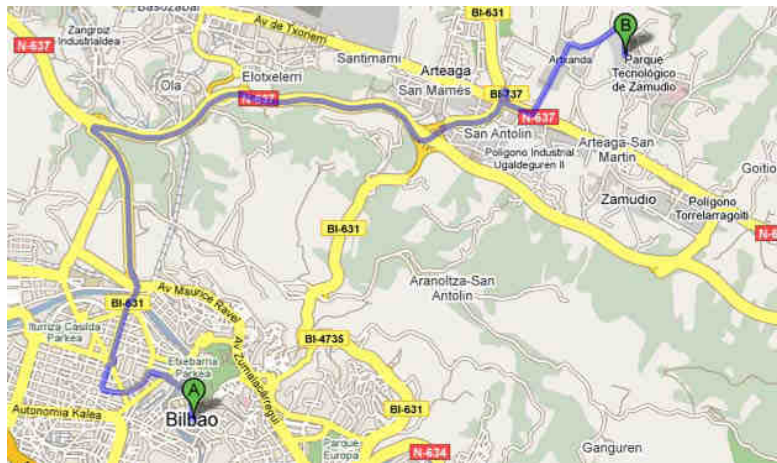

Travel Information for TECNALIA (Building 202)

1. ADDRESS

Parque Tecnológico de Bizkaia.
Edificio 202
E-48170 Zamudio (Vizcaya)
Tel.: 902.760.000
Fax: 901.760.009

ARRIVING FROM

2.1 AIRPORT

By Car

Distance 6,9 km
Time 10 min aprox

By Taxi

Distance 6,9 km
Time 10 min aprox

Price 15 € Aprox

2.2 BILBAO

By Car

Distance 12,56,7 km
Time 10 min aprox

[See route in Google Maps](#)

By Taxi

Distance 12,5 km
Time 20 min aprox
Price 20 € Aprox

By Public Transport - BUS

Buses to the Technological Park exit from Plaza Moyúa (connection with metro) and Universidad de Deusto.

The direct bus has the number 3250. It's a yellow bus.

- Schedule from Bilbao

07:00 07:15 07:30 07:45 08:00 08:15 08:30 08:45 09:00 10:00 11:00 12:00 13:00 13:30
14:00 14:30 15:00 15:30 16:00 17:00 18:00

- It takes 30 min aprox
- Get off at “Parque tecnológico”, near Euskaltel building (Building with parabolics on the top)