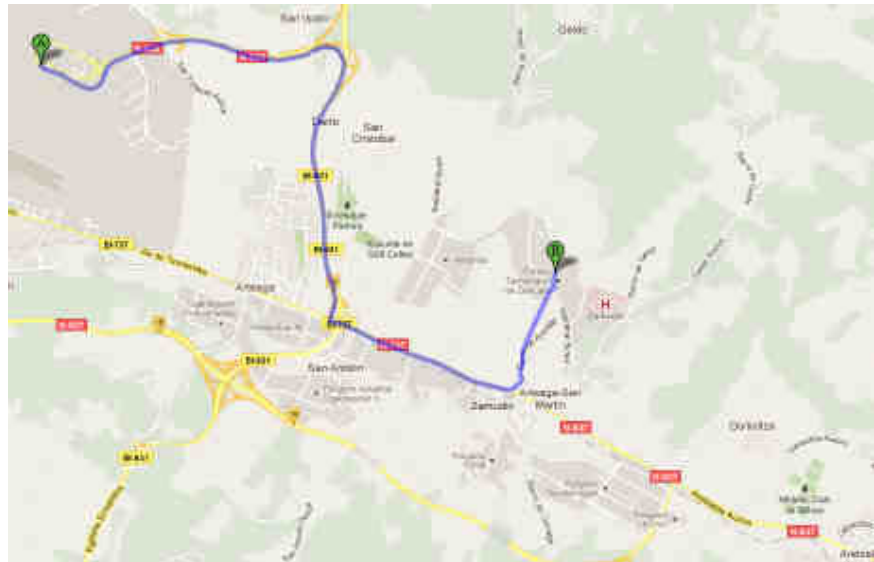

Travel Information for TECNALIA (Building 202)

1. ADDRESS

Parque Tecnológico de Bizkaia.
Edificio 202
E-48170 Zamudio (Vizcaya)
Tel.: 902.760.000
Fax: 901.760.009

ARRIVING FROM

2.1 AIRPORT

By Car

Distance 6,9 km
Time 10 min aprox

By Taxi

Distance 6,9 km
Time 10 min aprox

Price 15 € Aprox

2.2 BILBAO

By Car

Distance 12,56,7 km
Time 10 min aprox

[See route in Google Maps](#)

By Taxi

Distance 12,5 km
Time 20 min aprox
Price 20 € Aprox

By Public Transport - BUS

Buses to the Technological Park exit from Plaza Moyúa (connection with metro) and Universidad de Deusto.

The direct bus has the number 3250. It's a yellow bus.

- Walk to Tecnalía Edif. 202

More info on buses <http://apli.bizkaia.net/apps/danok/tq/index.html?Idioma=EN>

By Public Transport - TRAIN

- Train to the Technological Park exit from Casco Viejo (connection with metro).
- Take it with direction to Lezama (25 min), Stop in Zamudio.
- Walk to the Tecnalia Edif. 202 (15 min) or take the free bus from the train station (the bus is blue) and stop in front of the building 226 - Euskaltel