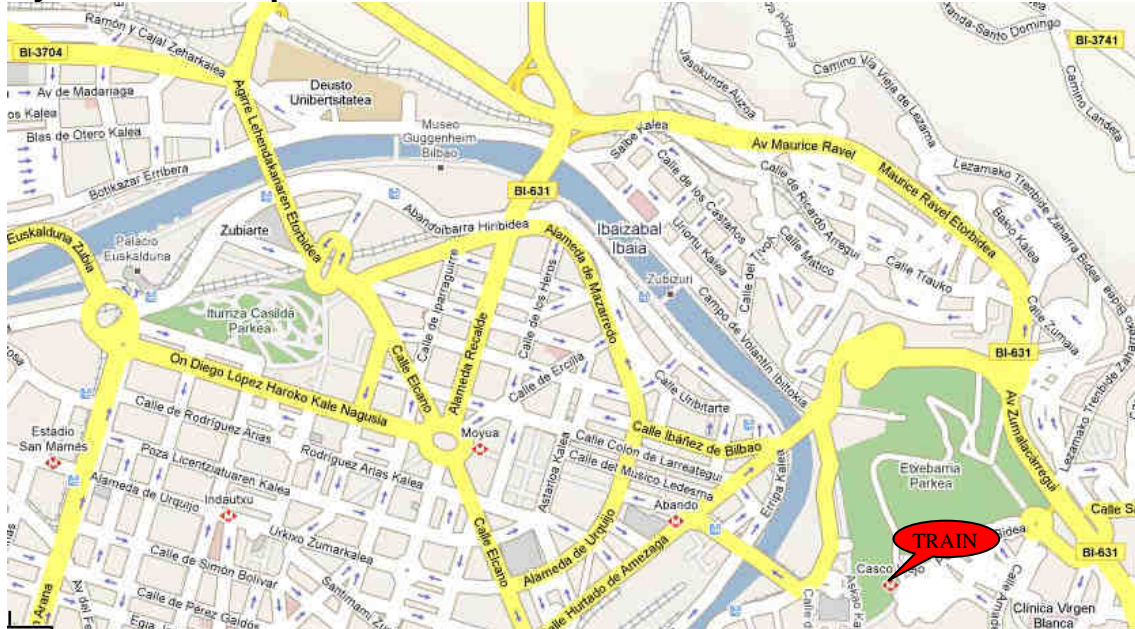

- Schedule from Bilbao

07:00 07:15 07:30 07:45 08:00 08:15 08:30 08:45 09:00 10:00 11:00 12:00 13:00 13:30
14:00 14:30 15:00 15:30 16:00 17:00 18:00

- It takes 30 min aprox
- Get off at “Parque tecnológico”, near Euskaltel building (Building with parabolics on the top)

- Walk to Tecnalía Edif. 202

More info on buses <http://apli.bizkaia.net/apps/danok/tq/index.html?Idioma=EN>

By Public Transport - TRAIN

- Train to the Technological Park exit from Casco Viejo (connection with metro).
- Take it with direction to Lezama (25 min), Stop in Zamudio.
- Walk to the Tecnalia Edif. 202 (15 min) or take the free bus from the train station (the bus is blue) and stop in front of the building 226 - Euskaltel