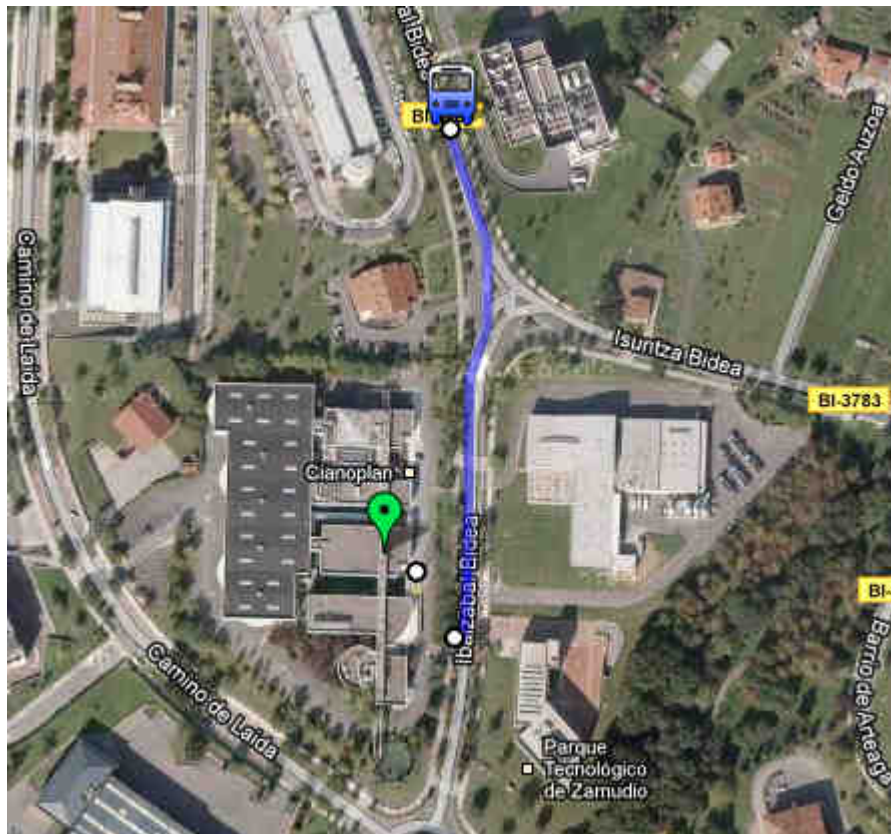

Distance 12,5 km
Time 20 min aprox
Price 20 € Aprox

By Public Transport - BUS

Buses to the Technological Park exit from Plaza Moyúa (connection with metro) and Universidad de Deusto.

The direct bus has the number 3250. It's a yellow bus.

- Walk to Tecnalía Edif. 202

More info on buses <http://apli.bizkaia.net/apps/danok/tq/index.html?Idioma=EN>

By Public Transport - TRAIN

- Train to the Technological Park exit from Casco Viejo (connection with metro).
- Take it with direction to Lezama (25 min), Stop in Zamudio.
- Walk to the Tecnalia Edif. 202 (15 min) or take the free bus from the train station (the bus is blue) and stop in front of the building 226 - Euskaltel